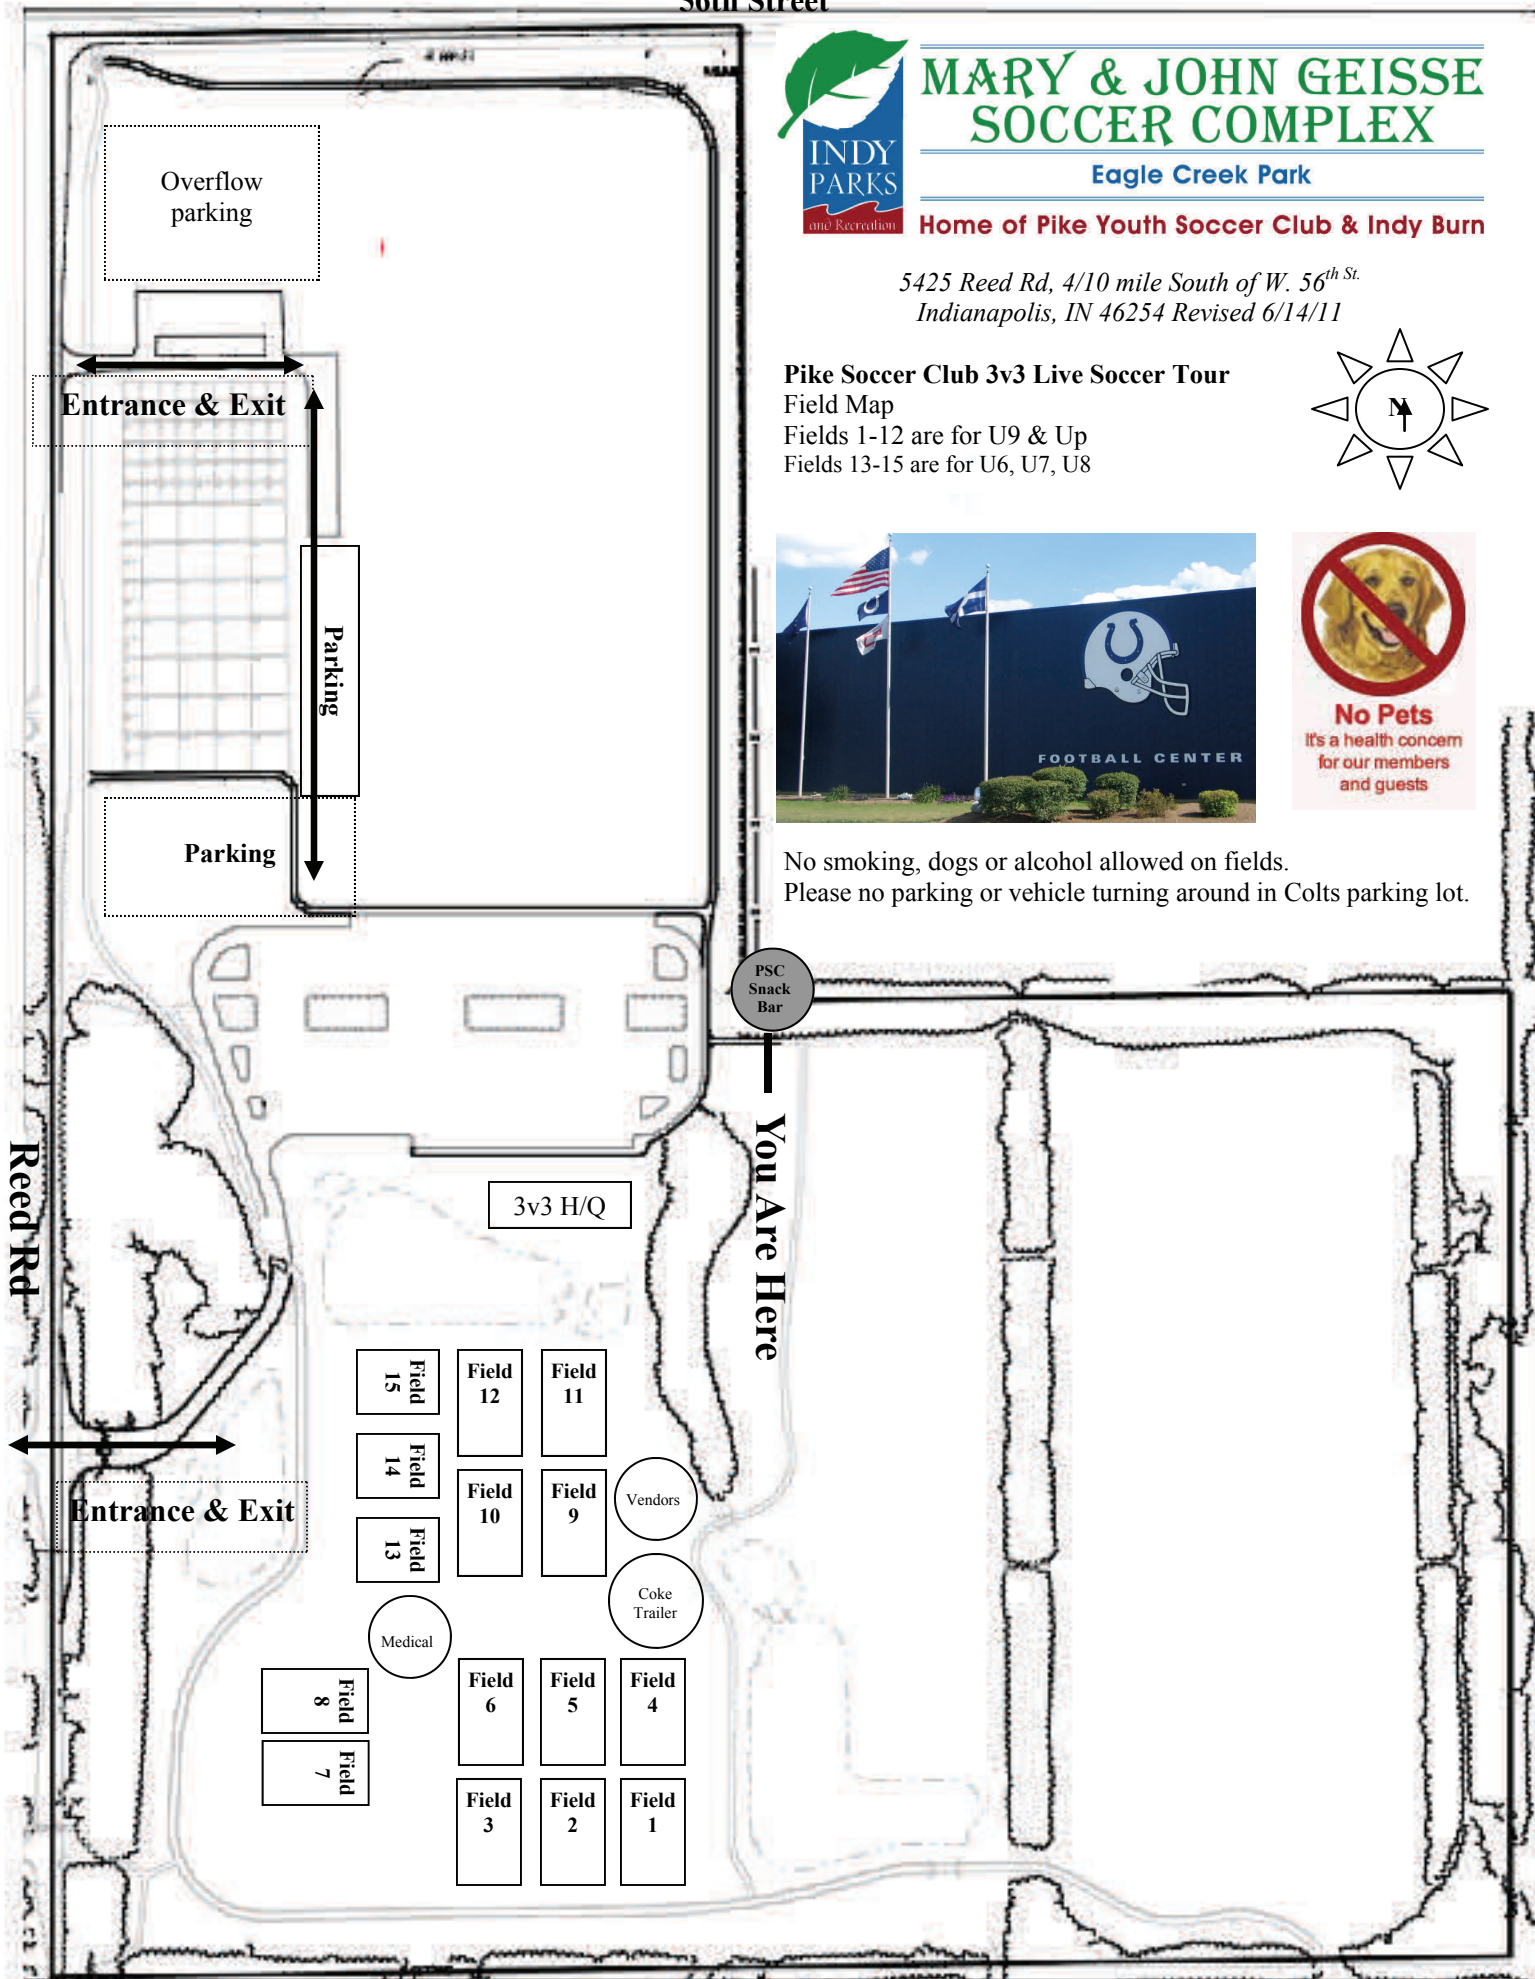

MARY & JOHN GEISSE SOCCER COMPLEX

Eagle Creek Park

Home of Pike Youth Soccer Club & Indy Burn

5425 Reed Rd, 4/10 mile South of W. 56th St.
Indianapolis, IN 46254 Revised 6/14/11

Pike Soccer Club 3v3 Live Soccer Tour

Field Map

Fields 1-12 are for U9 & Up

Fields 13-15 are for U6, U7, U8

No smoking, dogs or alcohol allowed on fields.
Please no parking or vehicle turning around in Colts parking lot.

Reed Rd

You Are Here

PSC Snack Bar

3v3 H/Q

- Field 15
- Field 14
- Field 13
- Field 12
- Field 11
- Field 10
- Field 9
- Field 8
- Field 7
- Field 6
- Field 5
- Field 4
- Field 3
- Field 2
- Field 1

Vendors

Coke Trailer

Medical

Overflow parking

Entrance & Exit

Parking

Parking

Entrance & Exit