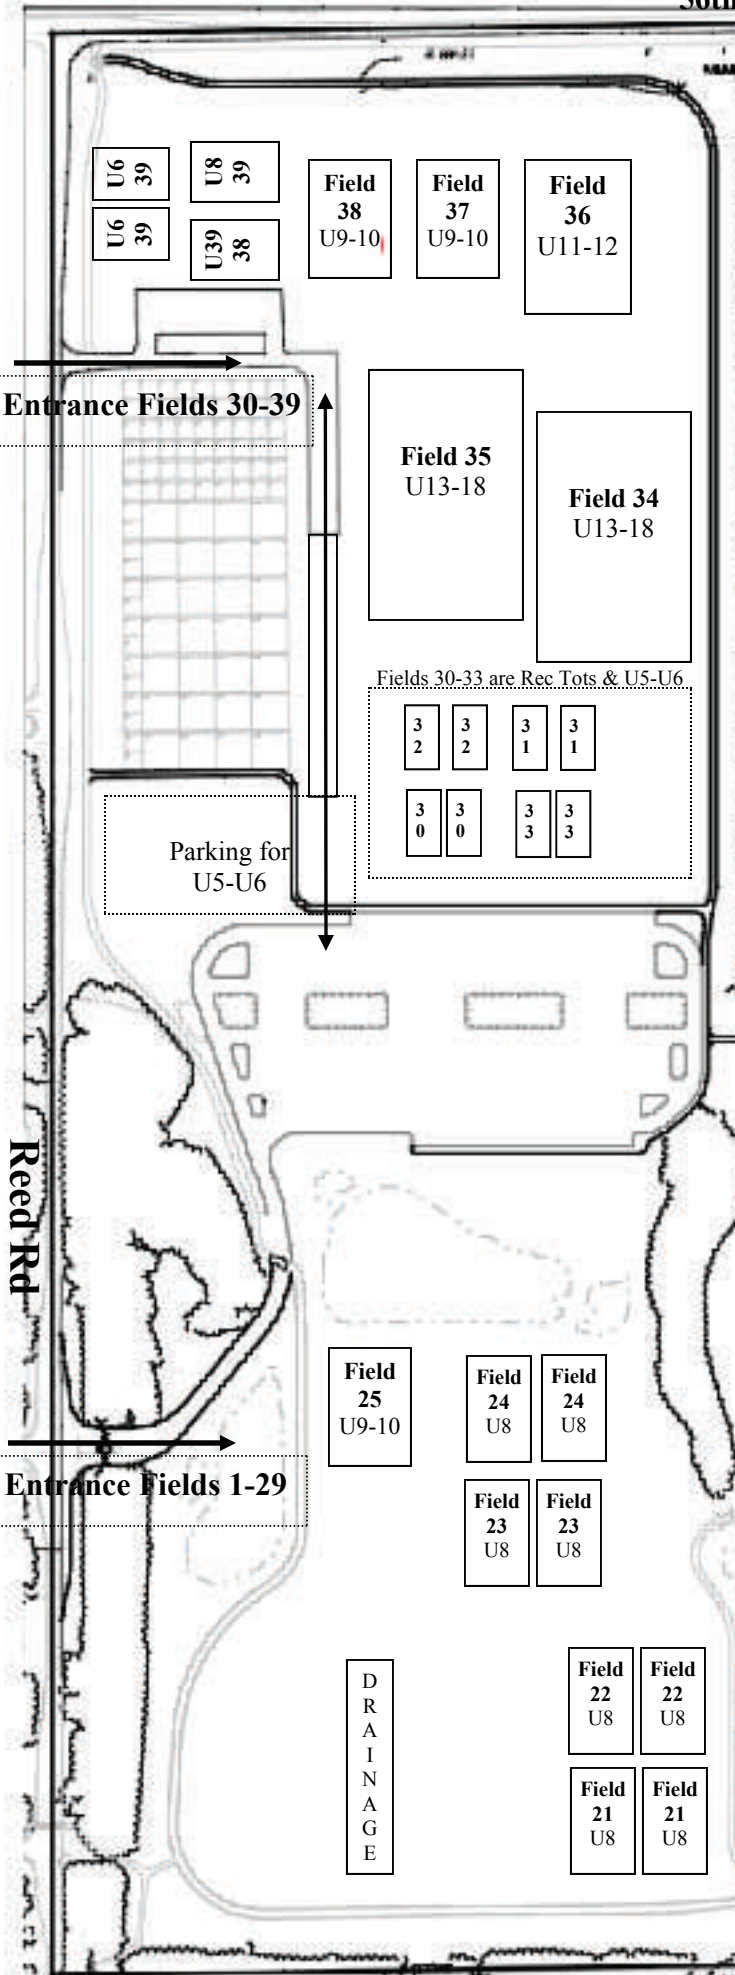

MARY & JOHN GEISSE SOCCER COMPLEX

Eagle Creek Park

Home of Pike Youth Soccer Club & Indy Burn

5425 Reed Rd, 4/10 mile South of W. 56th St.
Indianapolis, IN 46254 Revised 10/19/09

Fields 30-39 use North Entrance
Fields 1-29 use South Entrance

No smoking, dogs or alcohol allowed on fields.

Please no parking or vehicle turning around in Colts parking lot.

- U13-U14 110x70 (330x210)
- U11-U12 75x55 (225x165)
- U9-U10 50x40 (150x120)
- U8 40x30 (120x90)
- U6 30x20 (90x60)

Entrance Fields 30-39

Parking for U5-U6

Entrance Fields 1-29

Reed Rd

D
R
A
I
N
A
G
E

Fields 30-33 are Rec Tots & U5-U6

3 2	3 2	3 1	3 1
3 0	3 0	3 3	3 3

Field 13 U9-10
Teams
Field 12 U9-10

Field 6 U11-12
Teams
Field 5 U11-12

Field 11 U11-12
Teams

Field 4 U13-14
Teams
Field 3 U13-14

Field 10 U9-10
Teams

Field 2 U13-19
Teams
Field 1 U13-19

Field 25 U9-10
Field 24 U8
Field 24 U8
Field 23 U8
Field 23 U8