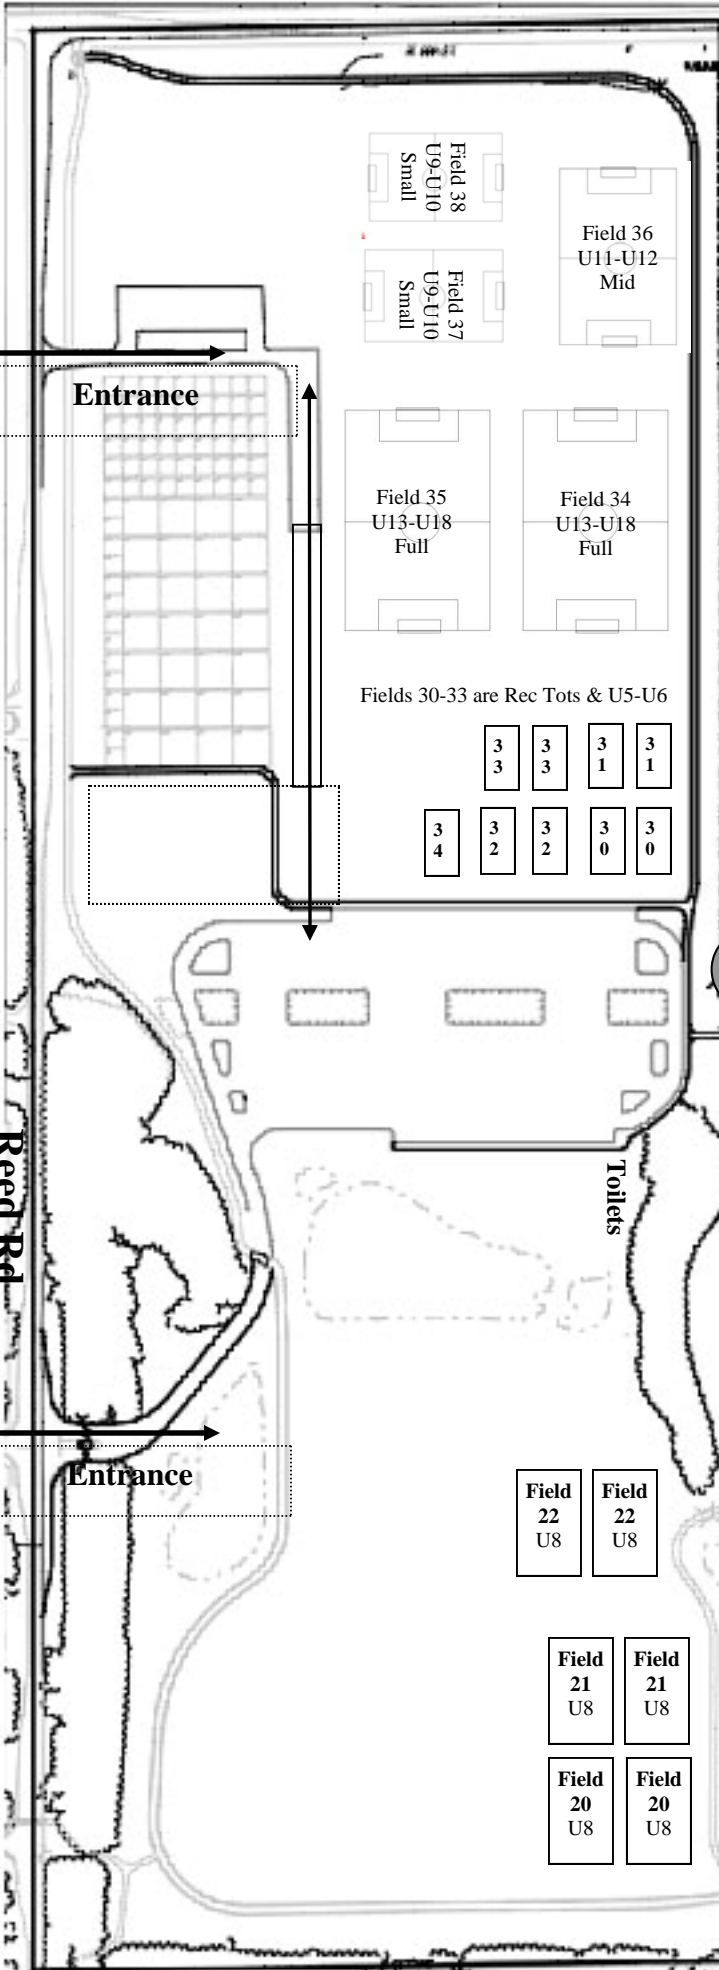

MARY & JOHN GEISSE SOCCER COMPLEX

Eagle Creek Park

Home of Pike Youth Soccer Club & Indy Burn

5425 Reed Rd, 4/10 mile South of W. 56th St.
Indianapolis, IN 46254 Revised 4/16/12

No smoking, dogs or alcohol allowed on fields.

Please no parking or vehicle turning around in Colts parking lot.

- U13-U18 115x70 (345x210)
- U11-U12 75x55 (225x165)
- U9-U10 50x40 (150x120)
- U8 40x30 (120x90)
- U6 30x20 (90x60)

You Are Here

PSC
Snack
Bar

Fields 30-33 are Rec Tots & U5-U6

3	3	3	3
3	3	1	1
3	3	3	3
4	2	2	0