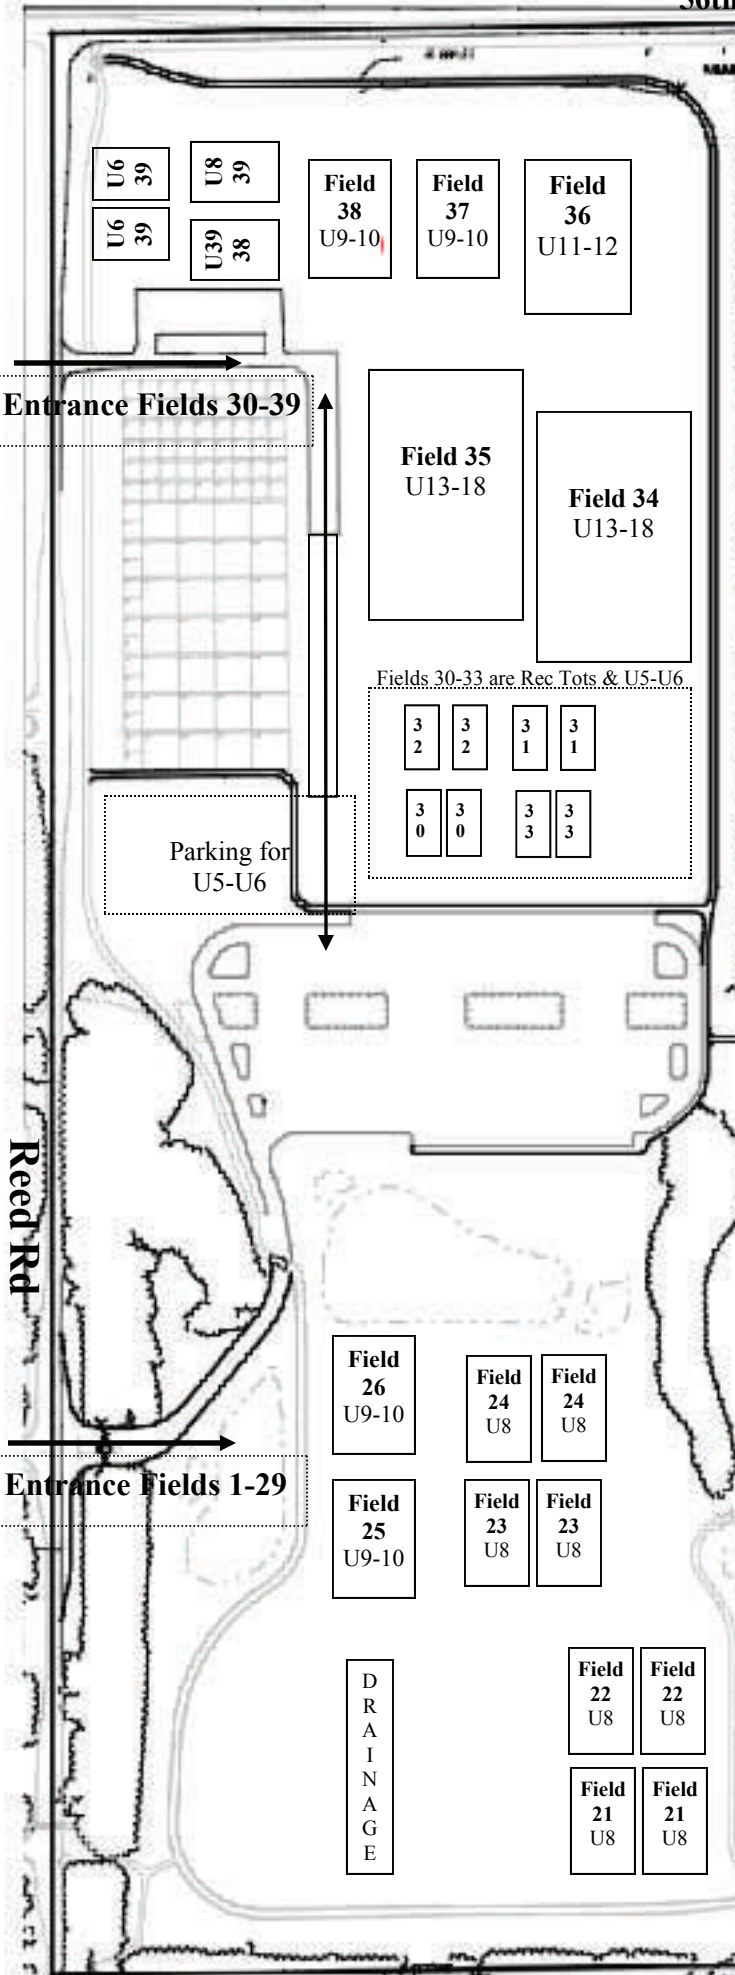

MARY & JOHN GEISSE SOCCER COMPLEX

Eagle Creek Park

Home of Pike Youth Soccer Club & Indy Burn

5425 Reed Rd, 4/10 mile South of W. 56th St.
Indianapolis, IN 46254 Revised 3/3/10

Fields 30-39 use North Entrance
Fields 1-29 use South Entrance

No smoking, dogs or alcohol allowed on fields.

Please no parking or vehicle turning around in Colts parking lot.

- U13-U14 110x70 (330x210)
- U11-U12 75x55 (225x165)
- U9-U10 50x40 (150x120)
- U8 40x30 (120x90)
- U6 30x20 (90x60)

Entrance Fields 30-39

Parking for U5-U6

Entrance Fields 1-29

Reed Rd

D
R
A
I
N
A
G
E

U6 39 U8 39
U6 39 U39 38
Field 38 U9-10
Field 37 U9-10
Field 36 U11-12

Field 35 U13-18
Field 34 U13-18

Fields 30-33 are Rec Tots & U5-U6

Field 10 U9-10
Teams

Field 2 U13-19
Teams
Field 1 U13-19

Field 22 U8
Field 22 U8
Field 21 U8
Field 21 U8