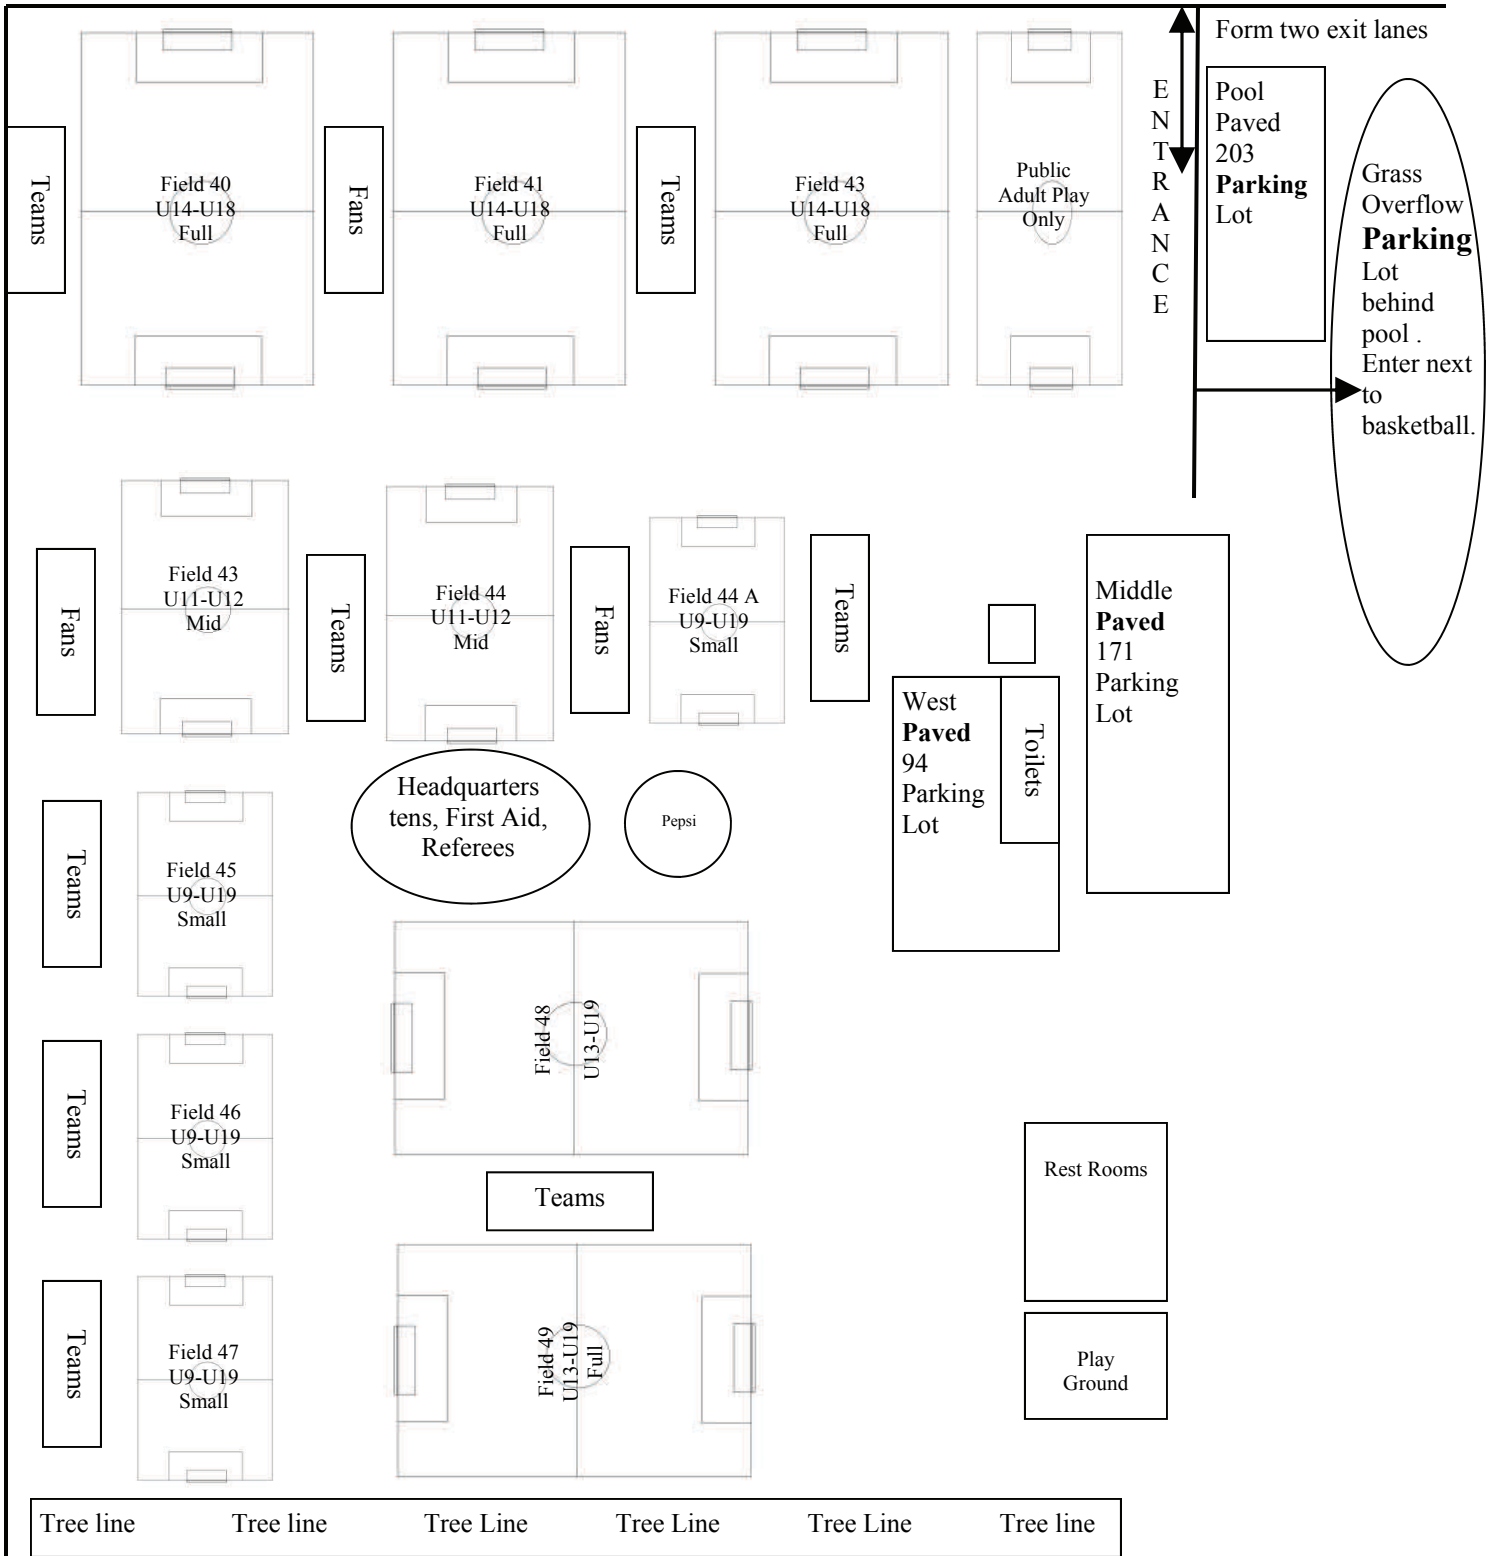

Fields 50-54 located at Eagle's Crest Eagle Creek Park

7201 Fishback Rd. Indianapolis, IN 46254

62nd Street

M
O
L
L
E
R

R
D

Tree line Tree line Tree Line Tree Line Tree Line Tree line

Park in the Park. For Safety, no parking and no drop offs along Moller Rd. and 62nd Street. Form two lanes at exit.
Please do not park on Church property or in neighborhood.