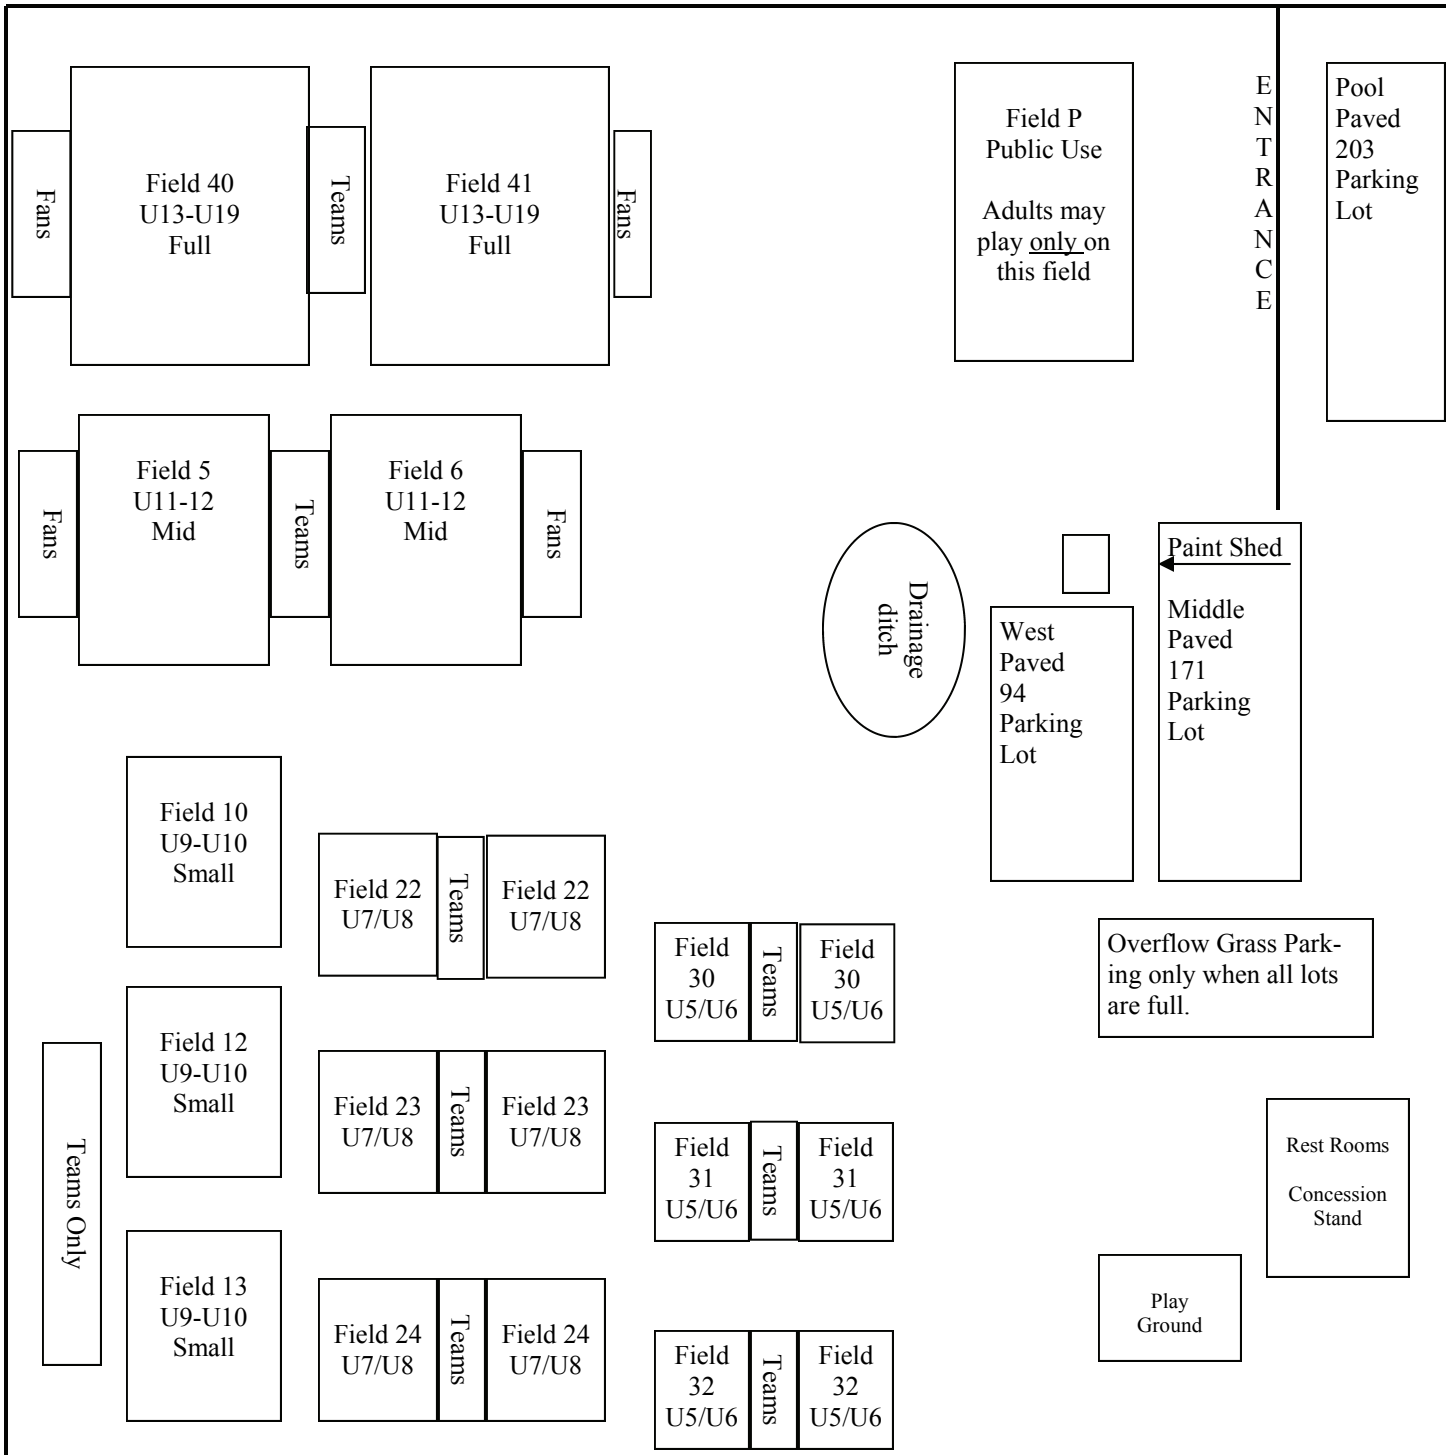

Northwestway Park Fields—Pike Soccer Club & Indy Burn 7/29/10

5253 West 62nd St & Moller Rd. Indianapolis, IN 46268

Please note team only sides vs. fan sides. **NO ADULT PLAY ON** small sided fields

Page the Park Ranger at 327-3811 for assistance

62nd Street

MOLLER RD

ENTRANCE

Tree Line Tree Line Tree Line Tree Line Tree Line

U6 Fields	30x20	U12 Fields	75x55	Park in the Park. For Safety, no parking and no drop offs along Moller Rd. Or 62nd Street. Form two lanes at exit. U6-U8 Fields need to be installed from tree line first then head north to 62nd St.
U8 Fields	40x30	U14 Fields	105x70	
U10 Fields	50x40			