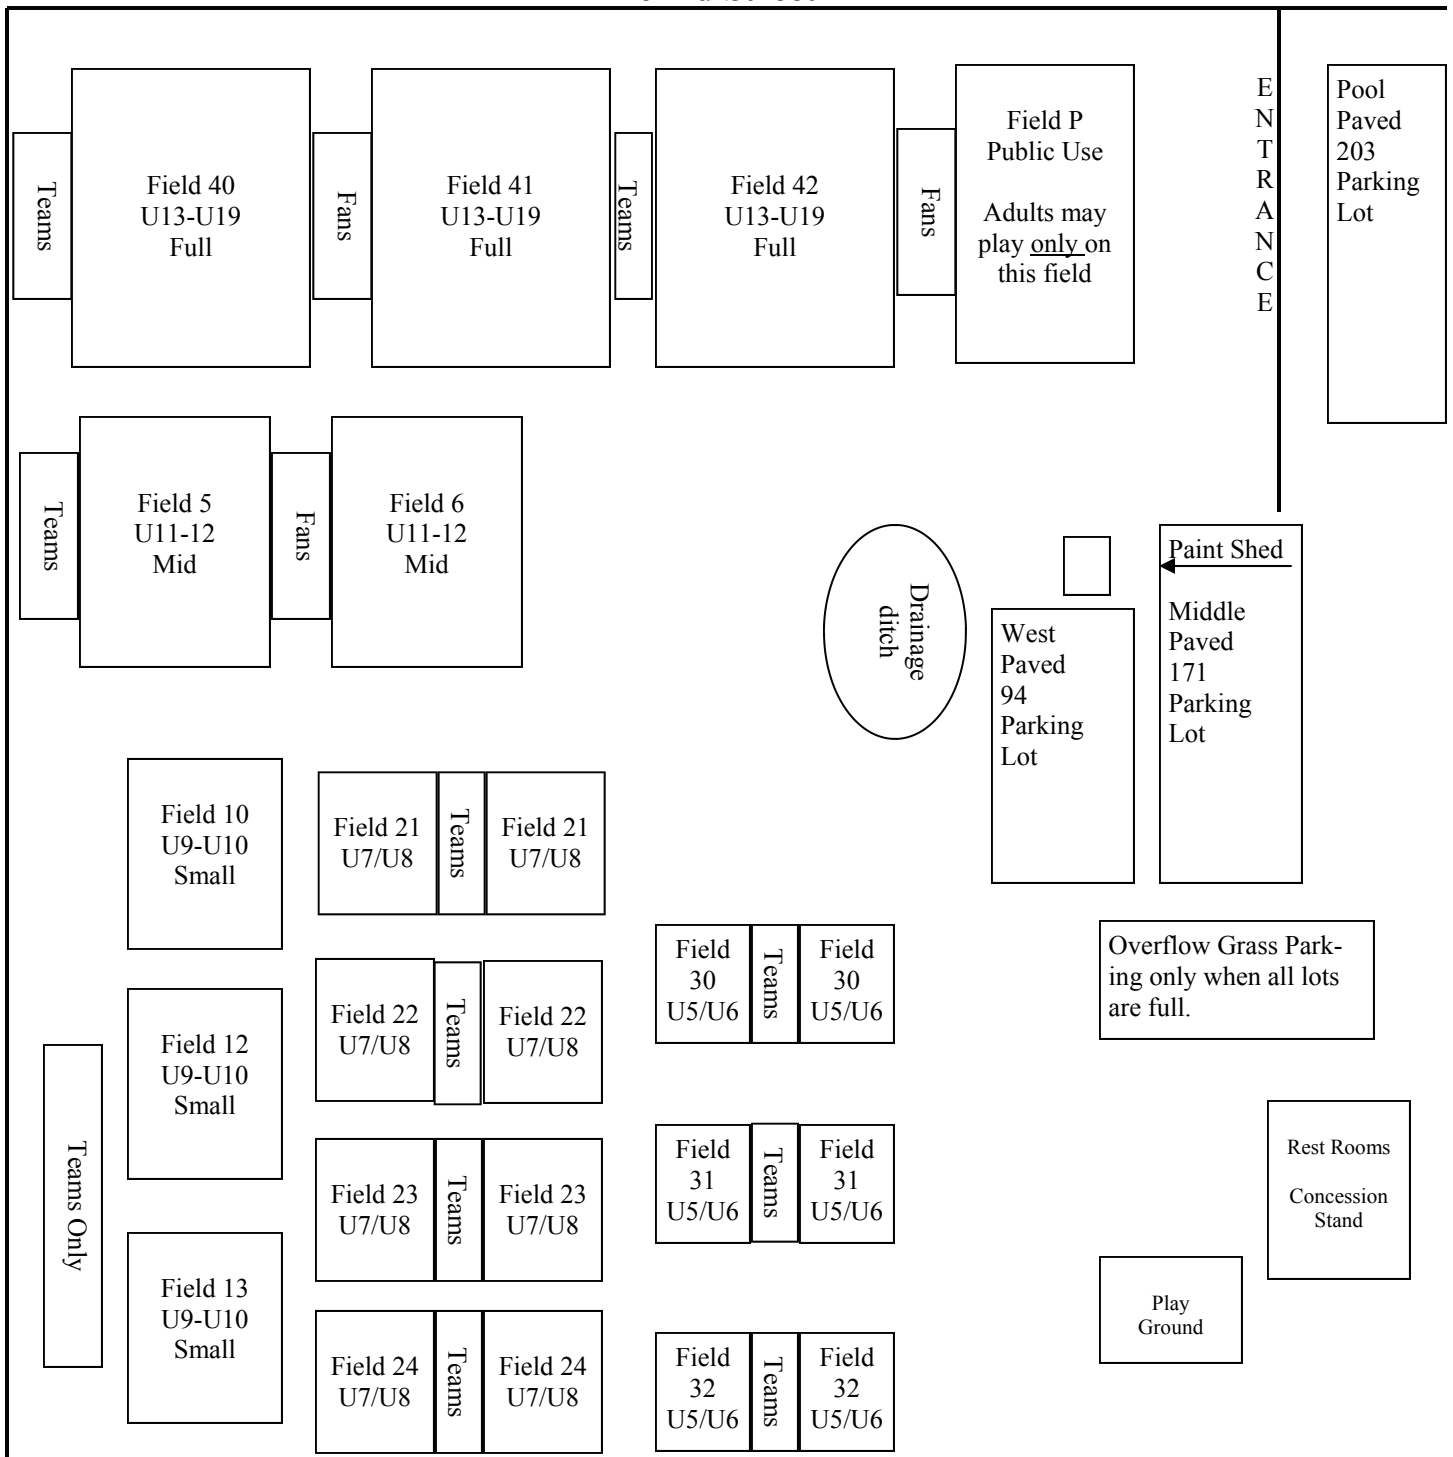

Northwestway Park Fields—Pike Soccer Club & Indy Burn 3/3/10

5253 West 62nd St & Moller Rd. Indianapolis, IN 46268

Please note team only sides vs. fan sides. **NO ADULT PLAY ON** small sided fields

Page the Park Ranger at 327-3811 for assistance

62nd Street

MOLLER RD

ENTRANCE

Pool Paved 203 Parking Lot

Paint Shed
Middle Paved 171 Parking Lot

West Paved 94 Parking Lot

Overflow Grass Parking only when all lots are full.

Rest Rooms
Concession Stand

Play Ground

Tree Line Tree Line Tree Line Tree Line Tree Line

U6 Fields	30x20	U12 Fields	75x55	Park in the Park. For Safety, no parking and no drop offs along Moller Rd. Or 62nd Street. Form two lanes at exit. U6-U8 Fields need to be installed from tree line first then head north to 62nd St.
U8 Fields	40x30	U14 Fields	105x70	
U10 Fields	50x40			