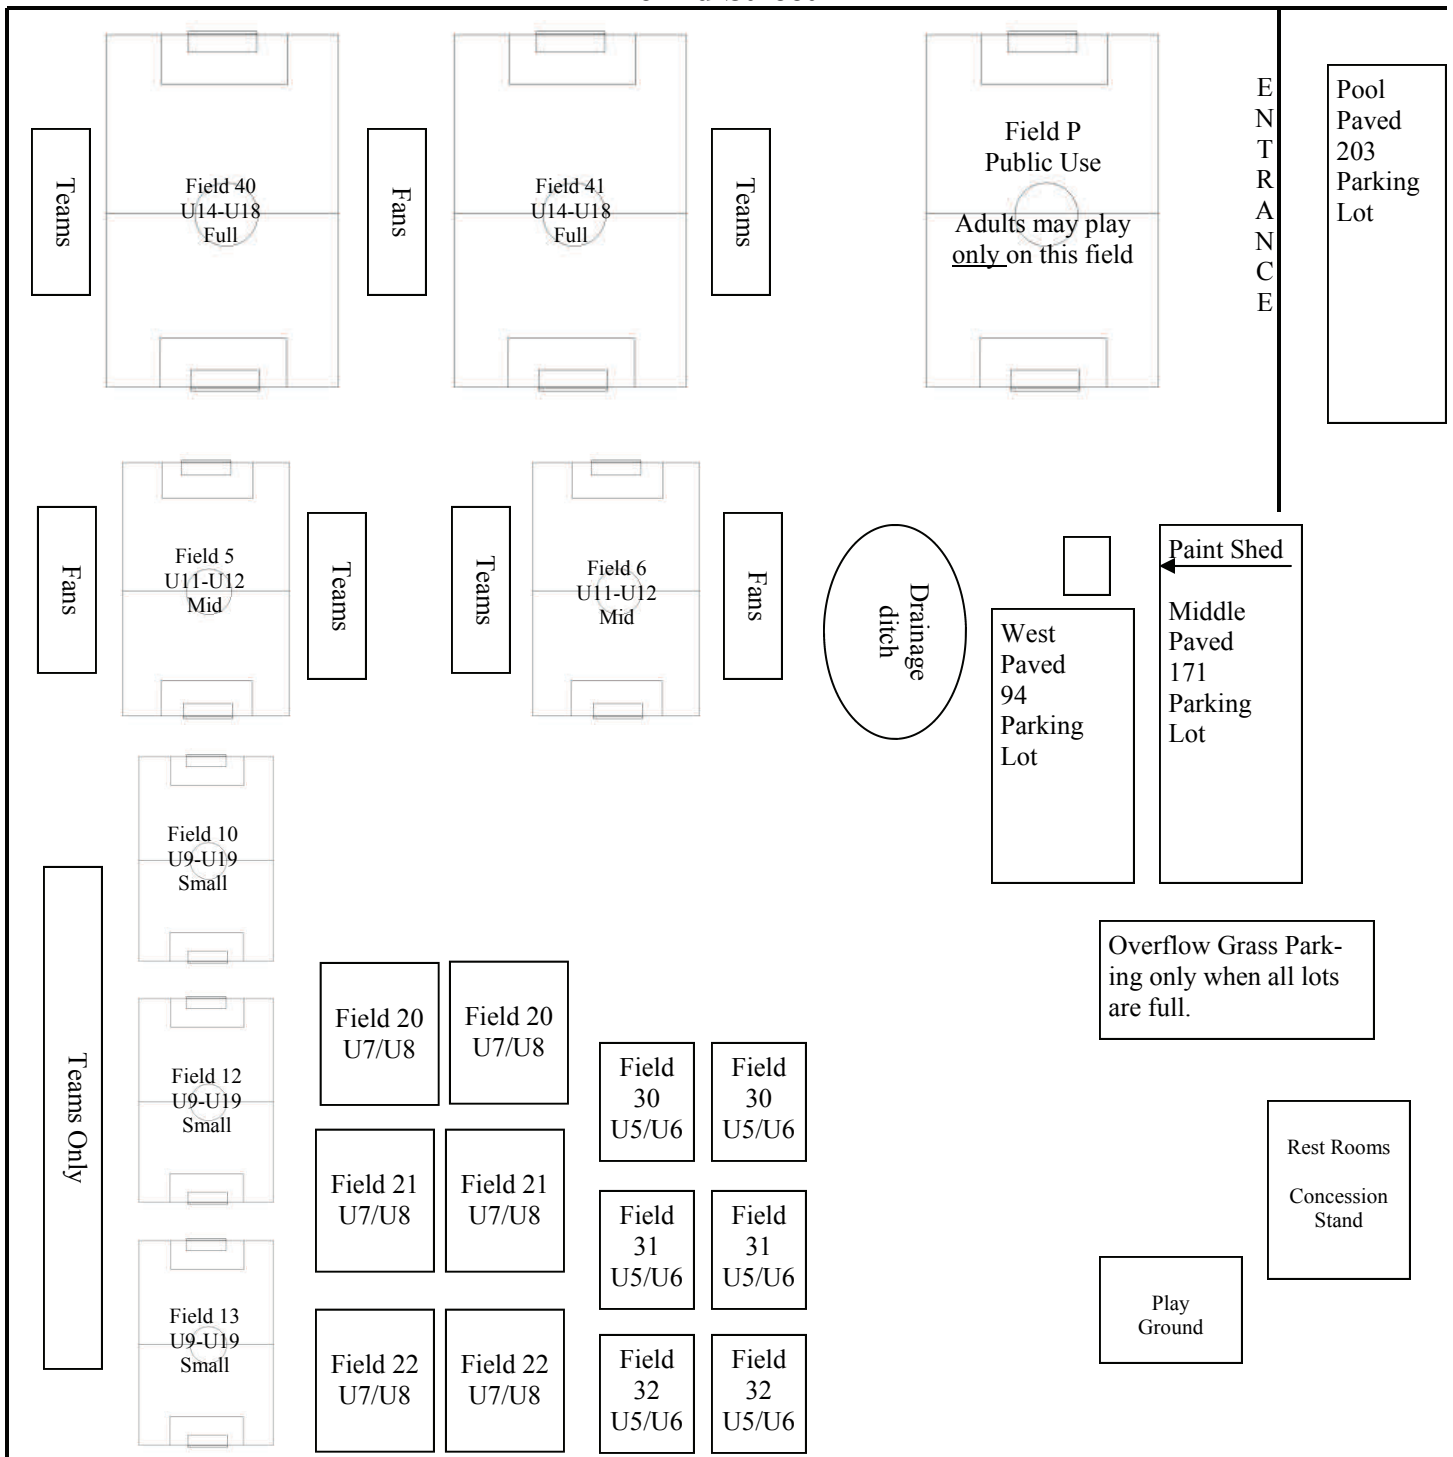

Northwestway Park Fields—Pike Soccer Club & Indy Burn 9/6/11

5253 West 62nd St & Moller Rd. Indianapolis, IN 46268

Please note team only sides vs. fan sides. **NO ADULT PLAY ON** small sided fields

Page the Park Ranger at 327-3811 for assistance

62nd Street

MOLLER RD

Tree Line Tree Line Tree Line Tree Line Tree Line

U6 Fields	30x20	U12 Fields	75x55	Park in the Park. For Safety, no parking and no drop offs along Moller Rd. Or 62nd Street. Form two lanes at exit. U6-U8 Fields need to be installed from tree line first then head north to 62nd St.
U8 Fields	40x30	U14 Fields	105x70	
U10 Fields	50x40			